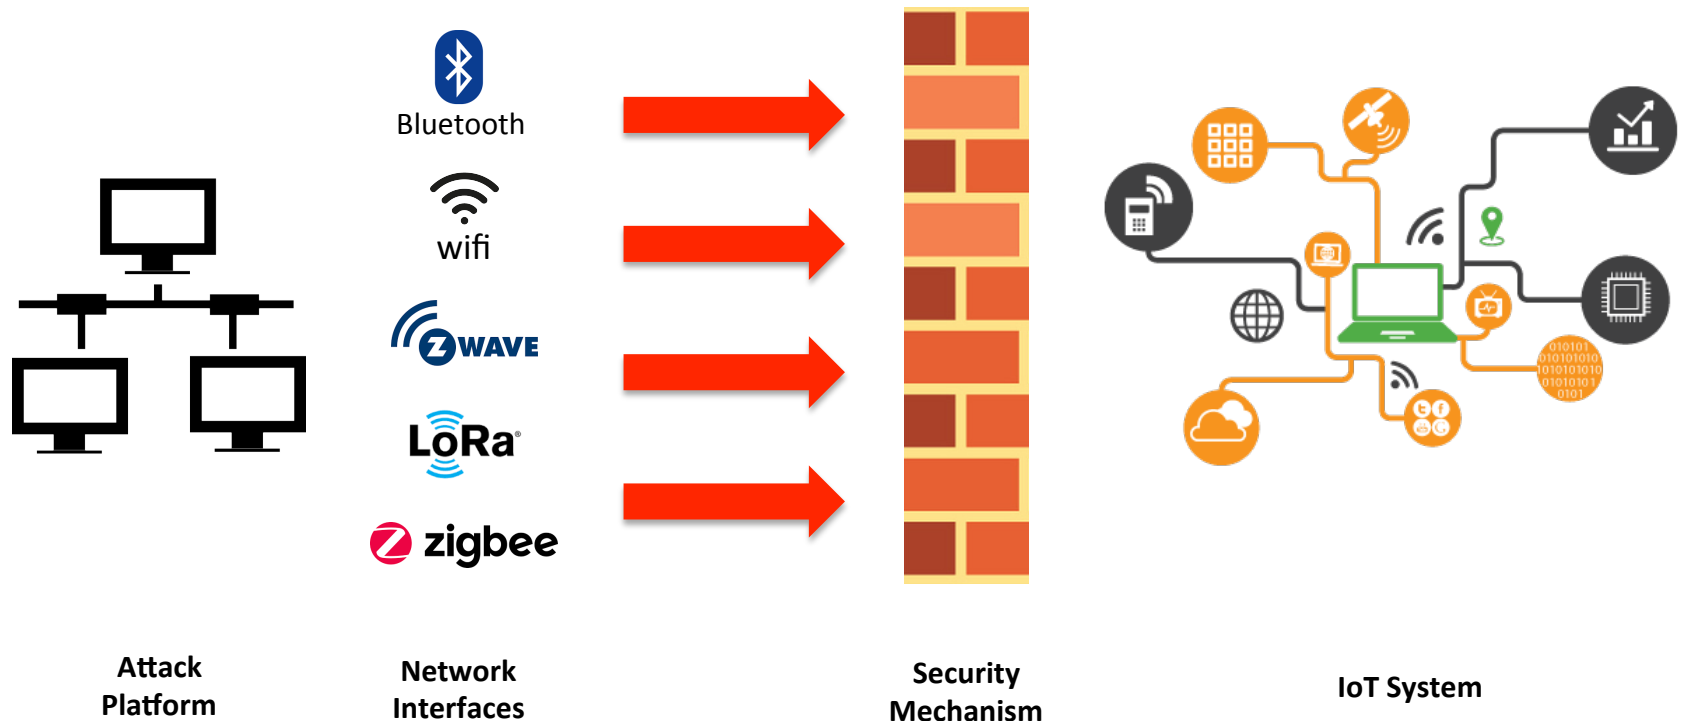

Cybersecurity Policy & Research Institute(CPRI)

Research Group Members

- Bryan Cunningham - *Executive Director*
- Professor Ian G. Harris – CS, Security
- Kush Dave – Graduate Researcher
- Yu-Jye Tung – Graduate Researcher

Professor Ian G. Harris

949-824-8842

harris@ics.uci.edu

Projects we are working on in the upcoming year

Project/research summary

Possible areas of collaboration with other groups

- Evaluate security of power-critical systems
 - i.e. Battery draining attack
- Evaluate physical security of IoT devices